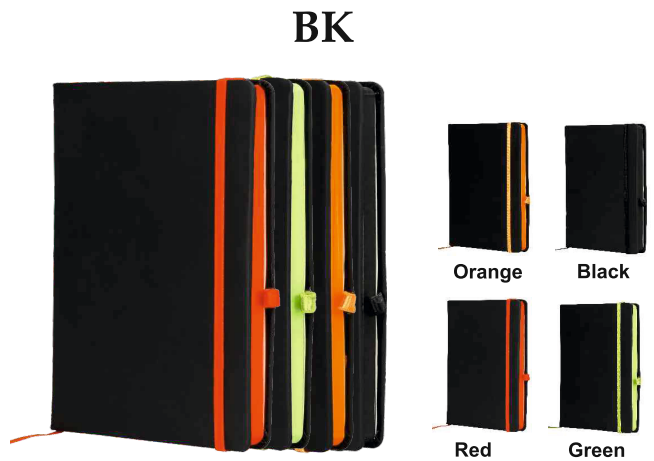

"DISCOUNTED STOCKS" (Till Stock Lasts)