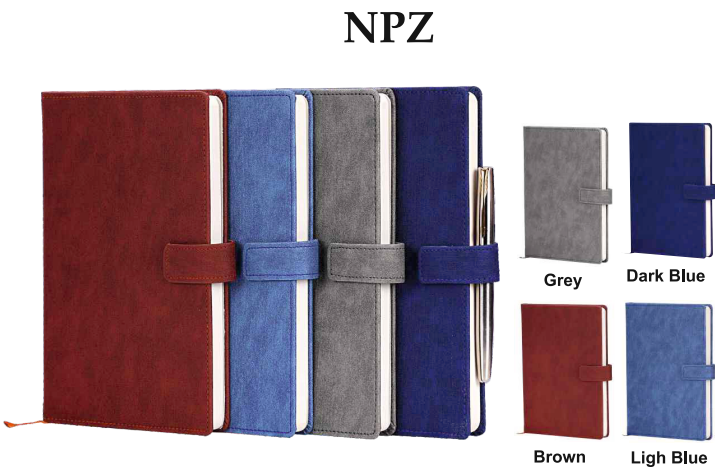

"DISCOUNTED STOCKS" (Till Stock Lasts)